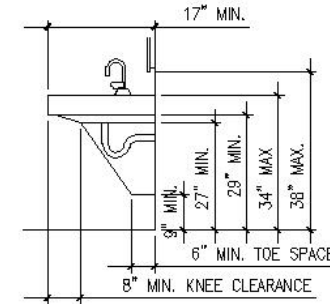

TYPICAL TOILET ACCESSIBILITY STANDARDS