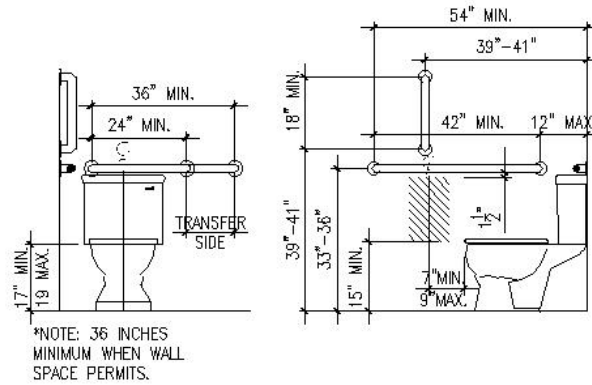

TYPICAL TOILET ACCESSIBILITY STANDARDS