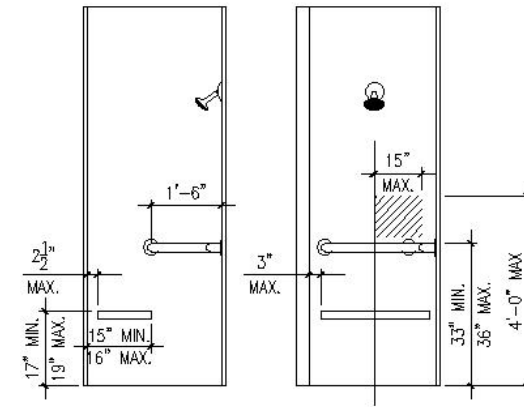

TYPICAL ACCESSIBLE SHOWER

TYPICAL SHOWER ACCESSIBILITY STANDARDS

THIS GENERIC DRAWING IS OF A TYPICAL CODE STANDARDS AND MAY NOT MEET THE NEEDS OF YOUR APPLICATION. PLEASE CONSULT YOUR DESIGNER FOR YOUR SPECIFIC REQUIREMENTS.