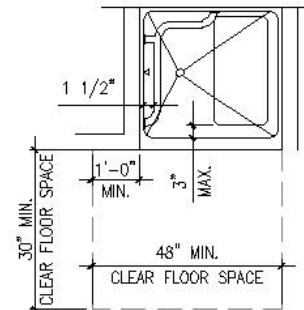

TYPICAL ACCESSIBLE SHOWER

TYPICAL SHOWER ACCESSIBILITY STANDARDS

THIS GENERIC DRAWING IS OF A TYPICAL CODE STANDARDS AND MAY NOT MEET THE NEEDS OF YOUR APPLICATION. PLEASE CONSULT YOUR DESIGNER FOR YOUR SPECIFIC REQUIREMENTS.