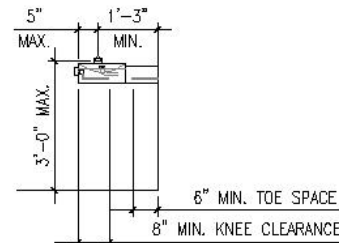

TYPICAL ELECTRIC WATER COOLER ACCESSIBILITY STANDARDS