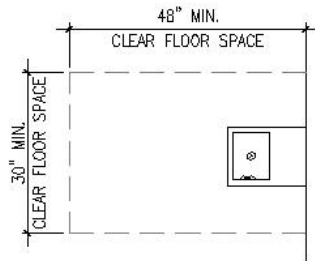

TYPICAL ACCESSIBLE ELECTRIC WATER COOLER