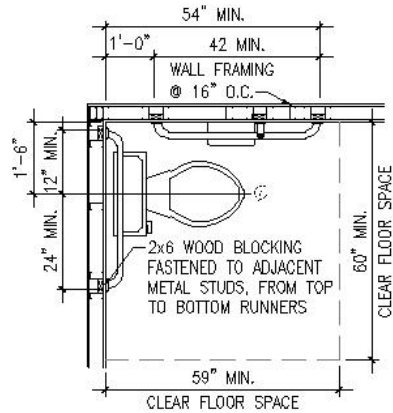

TYPICAL PLUMBING FIXTURE CLEARANCES

TYPICAL ACCESSIBLE TOILET