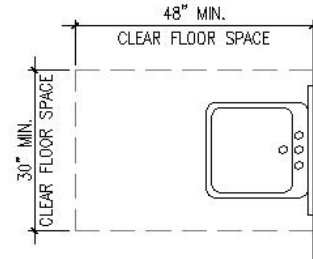

TYPICAL PLUMBING FIXTURE CLEARANCES

TYPICAL ACCESSIBLE TOILET

THIS GENERIC DRAWING IS OF A TYPICAL CODE STANDARDS AND MAY NOT MEET THE NEEDS OF YOUR APPLICATION. PLEASE CONSULT YOUR DESIGNER FOR YOUR SPECIFIC REQUIREMENTS.