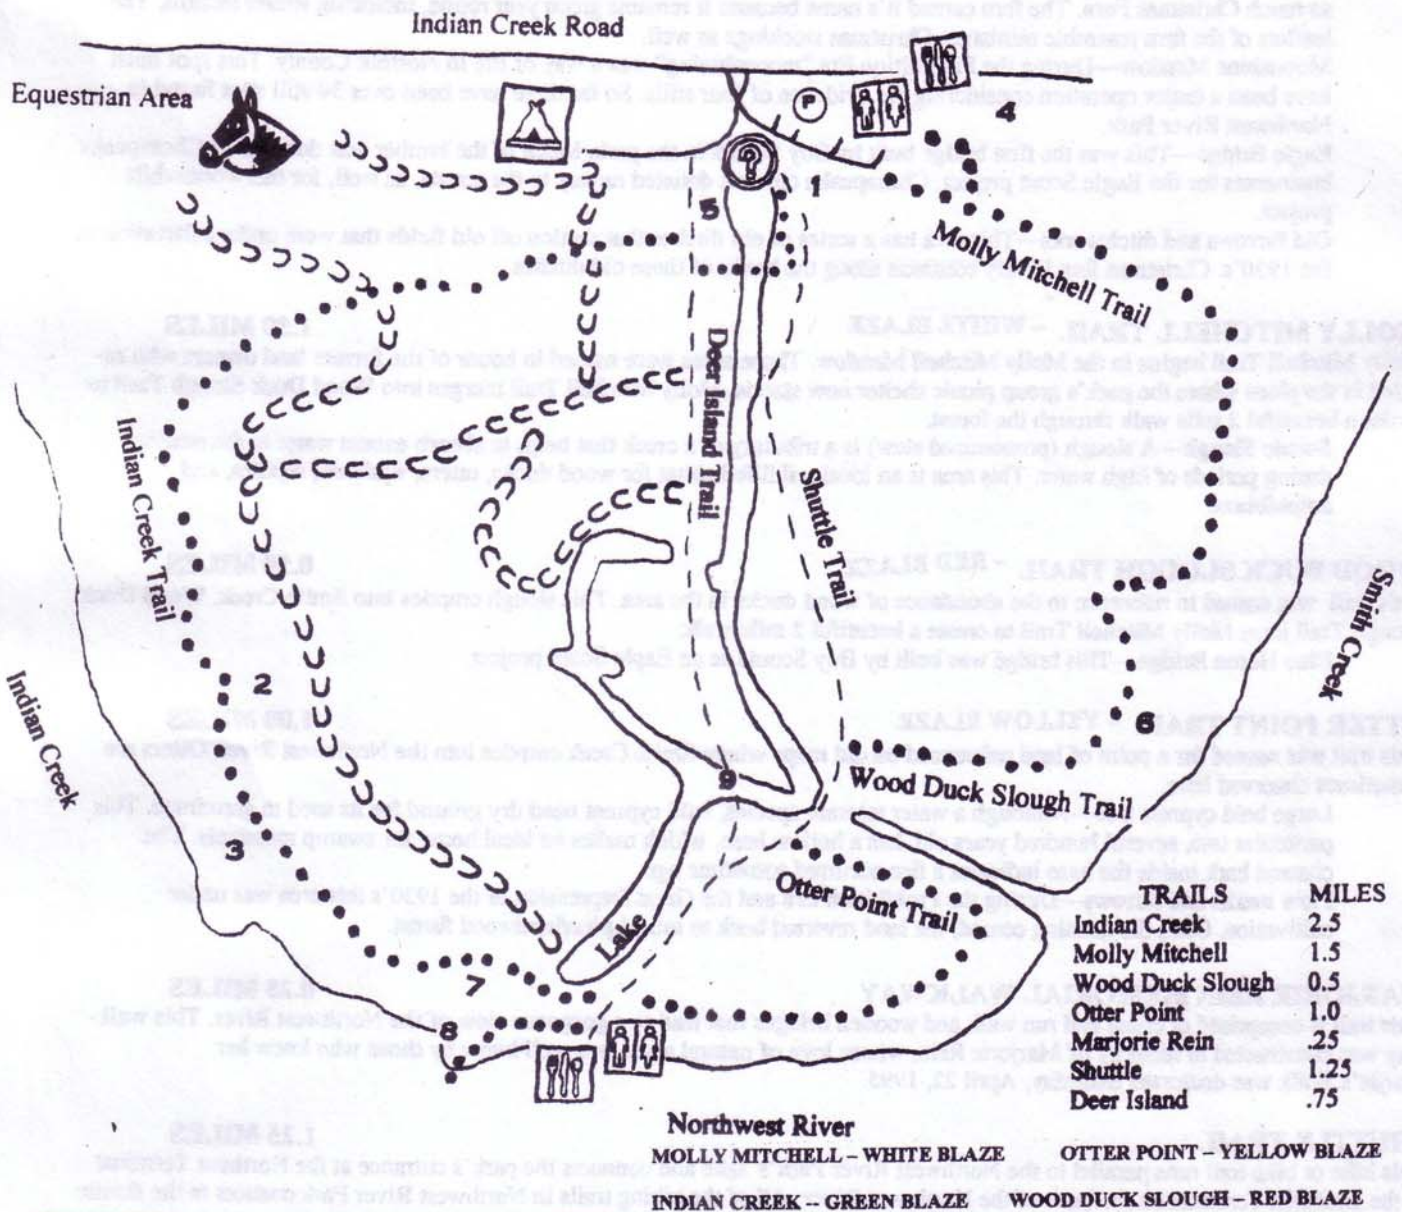

# NORTHWEST RIVER PARK

## TRAIL SYSTEM

<b>M A P K E Y</b>		Ranger Station and Store		Parking	<b>1</b>	Fragrance Garden
		Restrooms		Hiking trail	<b>2</b>	Fernpatch Meadow
		Picnic Area		Hike and Bicycle trail	<b>3</b>	Moonshine Meadow
		Campground		Horse Trail	<b>4</b>	Molly Mitchell Meadow
					<b>5</b>	Marian P. Whitehurst Memorial
				<b>6</b>	Blue Heron Bridge	
				<b>7</b>	Eagle Bridge	
				<b>8</b>	Marjorie Rein Memorial Walkway	
				<b>9</b>	Dominion Power Bridge	