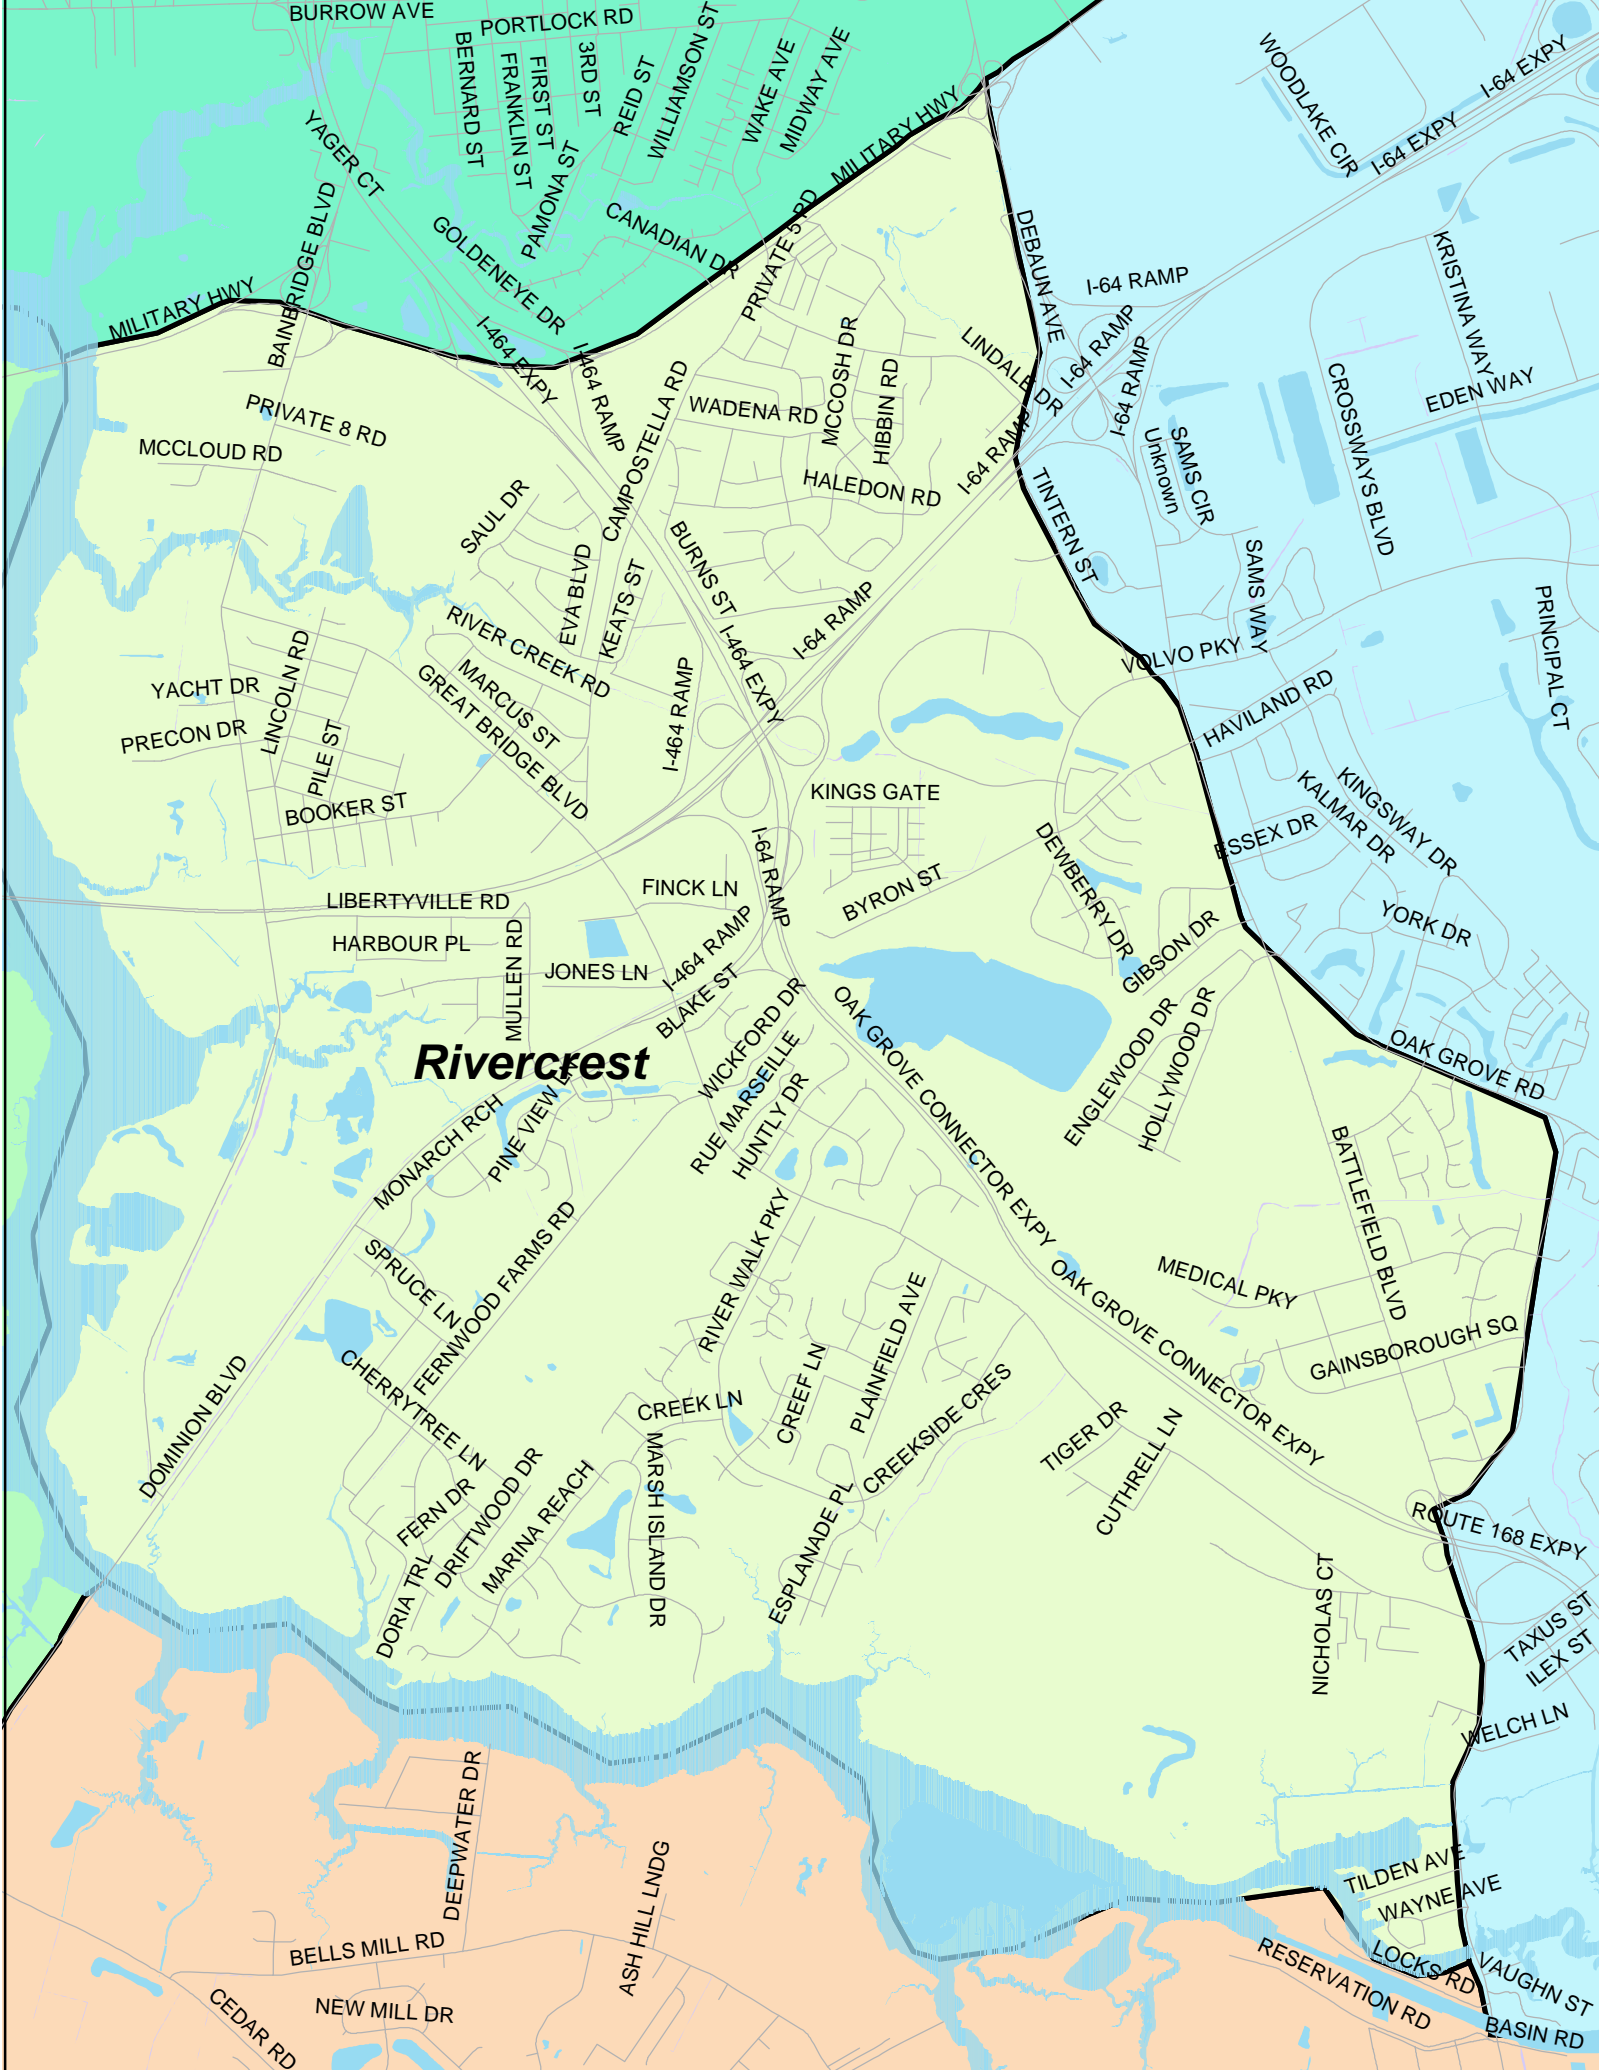

Rivercrest

BURROW AVE

PORTLOCK RD

YAGER CT

BERNARD ST
FRANKLIN ST
PAMONA ST

CANADIAN DR

WAKE AVE
MIDWAY AVE

MILITARY HWY

BAINBRIDGE BLVD

GOLDENEYE DR

PRIVATE 3 RD

WADENA RD

MCCOSH DR
HIBBIN RD

MILITARY HWY

DEBAUN AVE

I-64 RAMP

I-64 RAMP

VOLVO PKY

KINGSWAY DR

ESSEX DR

KALMAR DR

YORK DR

LIBERTYVILLE RD
HARBOUR PL

FINCK LN

CHERRY TREE LN

FERN DR

DORIAN TRL

DRIFTWOOD DR

MARINA REACH

CREEK LN

MARSH ISLAND DR

RIVER WALK PKY