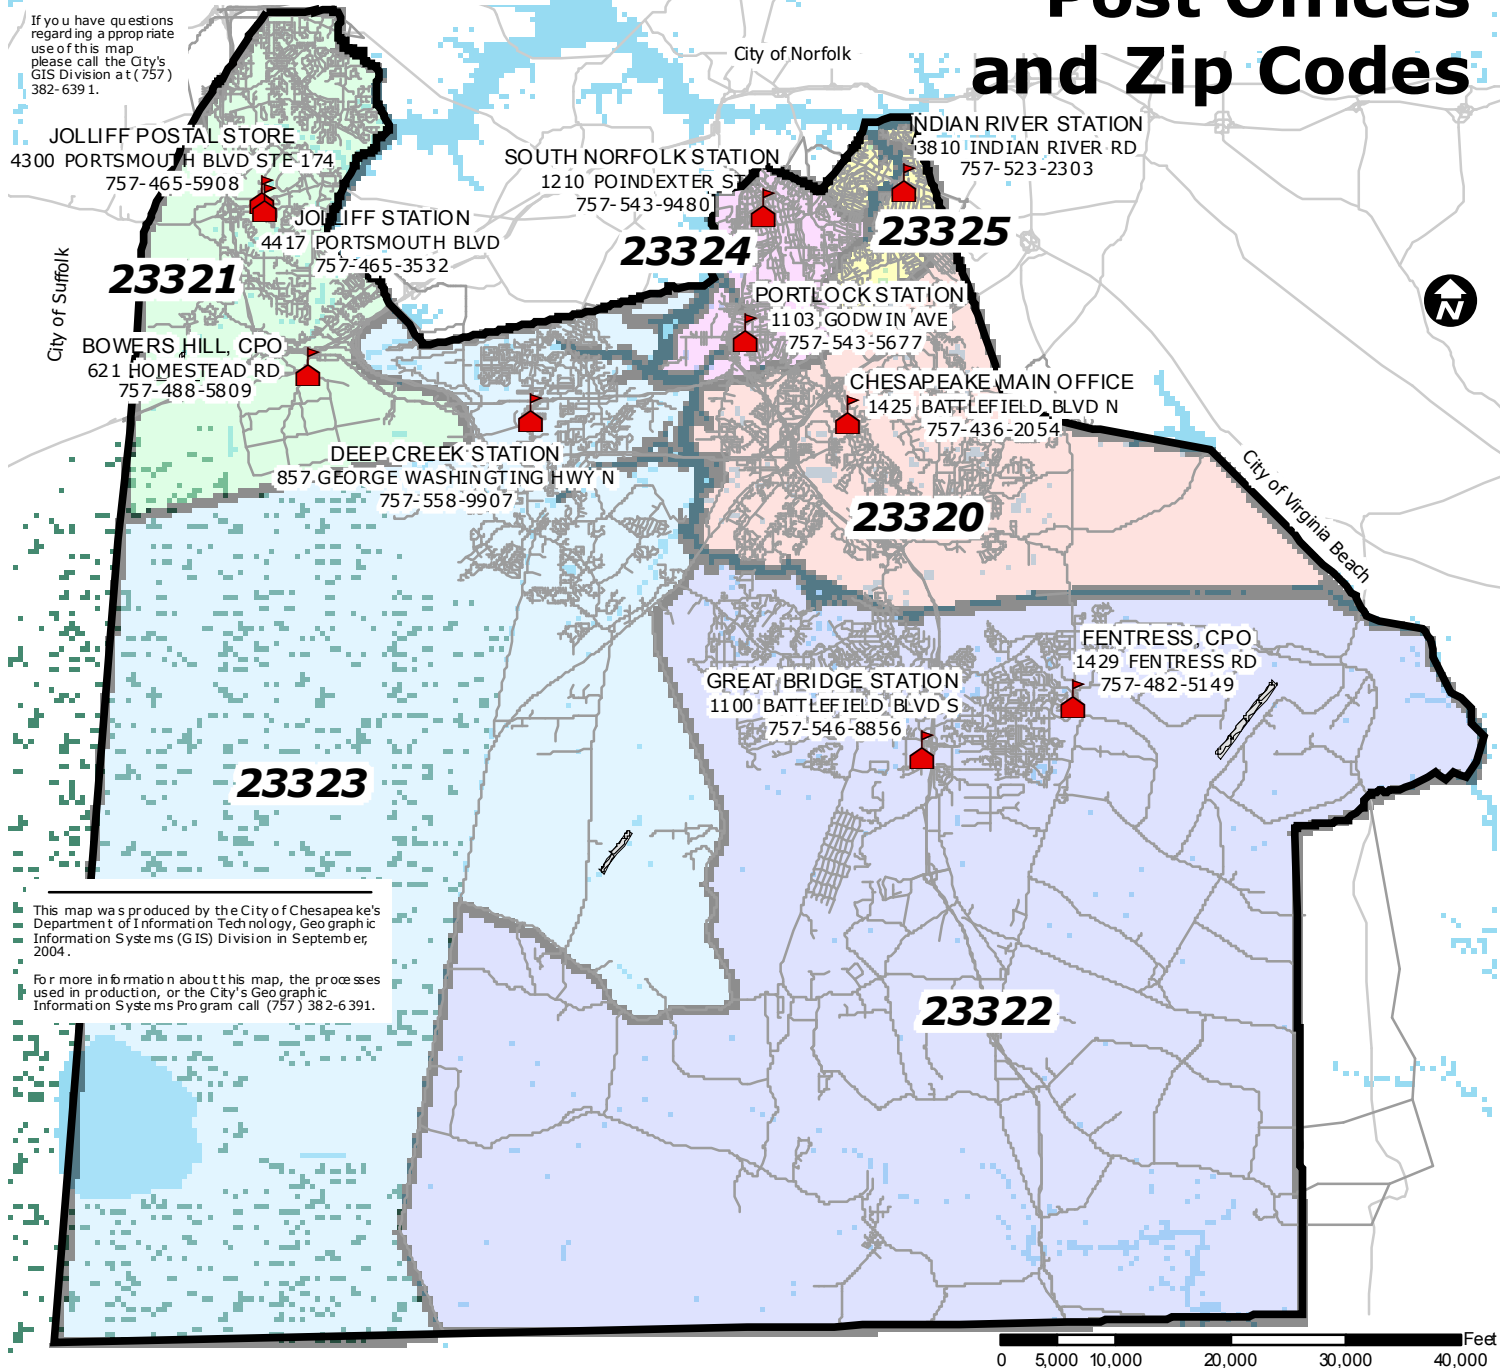

This map is designed for cursory study only. It is not to be construed, under any circumstances, as a suitable resource for navigation or other critical application, and should never be used for such purposes.

Post Offices and Zip Codes

This map was produced by the City of Chesapeake's Department of Information Technology, Geographic Information Systems (GIS) Division in September, 2004.