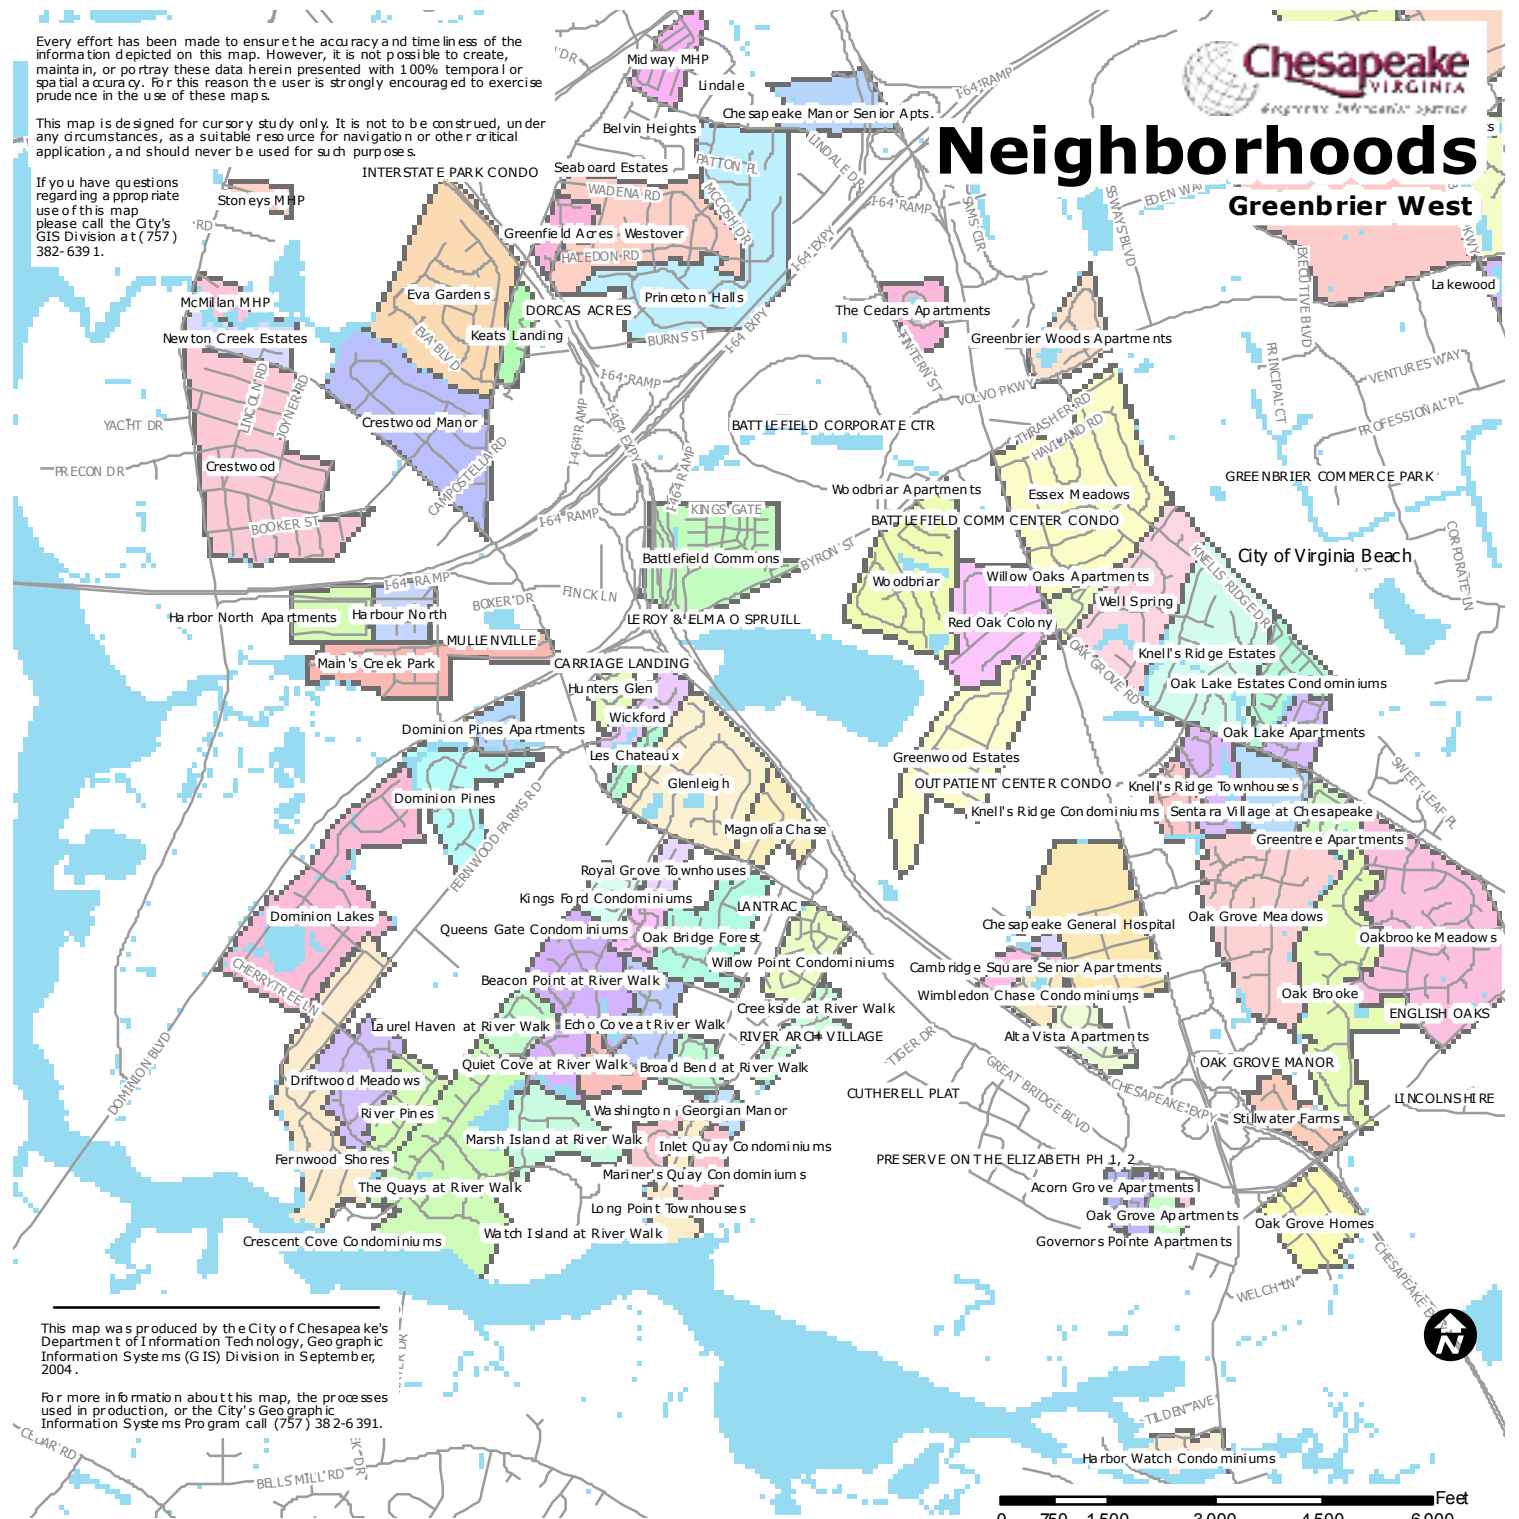

Every effort has been made to ensure the accuracy and timeliness of the information depicted on this map. However, it is not possible to create, maintain, or portray these data herein presented with 100% temporal or spatial accuracy. For this reason the user is strongly encouraged to exercise prudence in the use of these maps.

This map is designed for cursory study only. It is not to be construed, under any circumstances, as a suitable resource for navigation or other critical application, and should never be used for such purposes.

If you have questions regarding a proper use of this map please call the City's GIS Division at (757) 382-6391.

Neighborhoods

Greenbrier West

This map was produced by the City of Chesapeake's Department of Information Technology, Geographic Information Systems (GIS) Division in September, 2004.