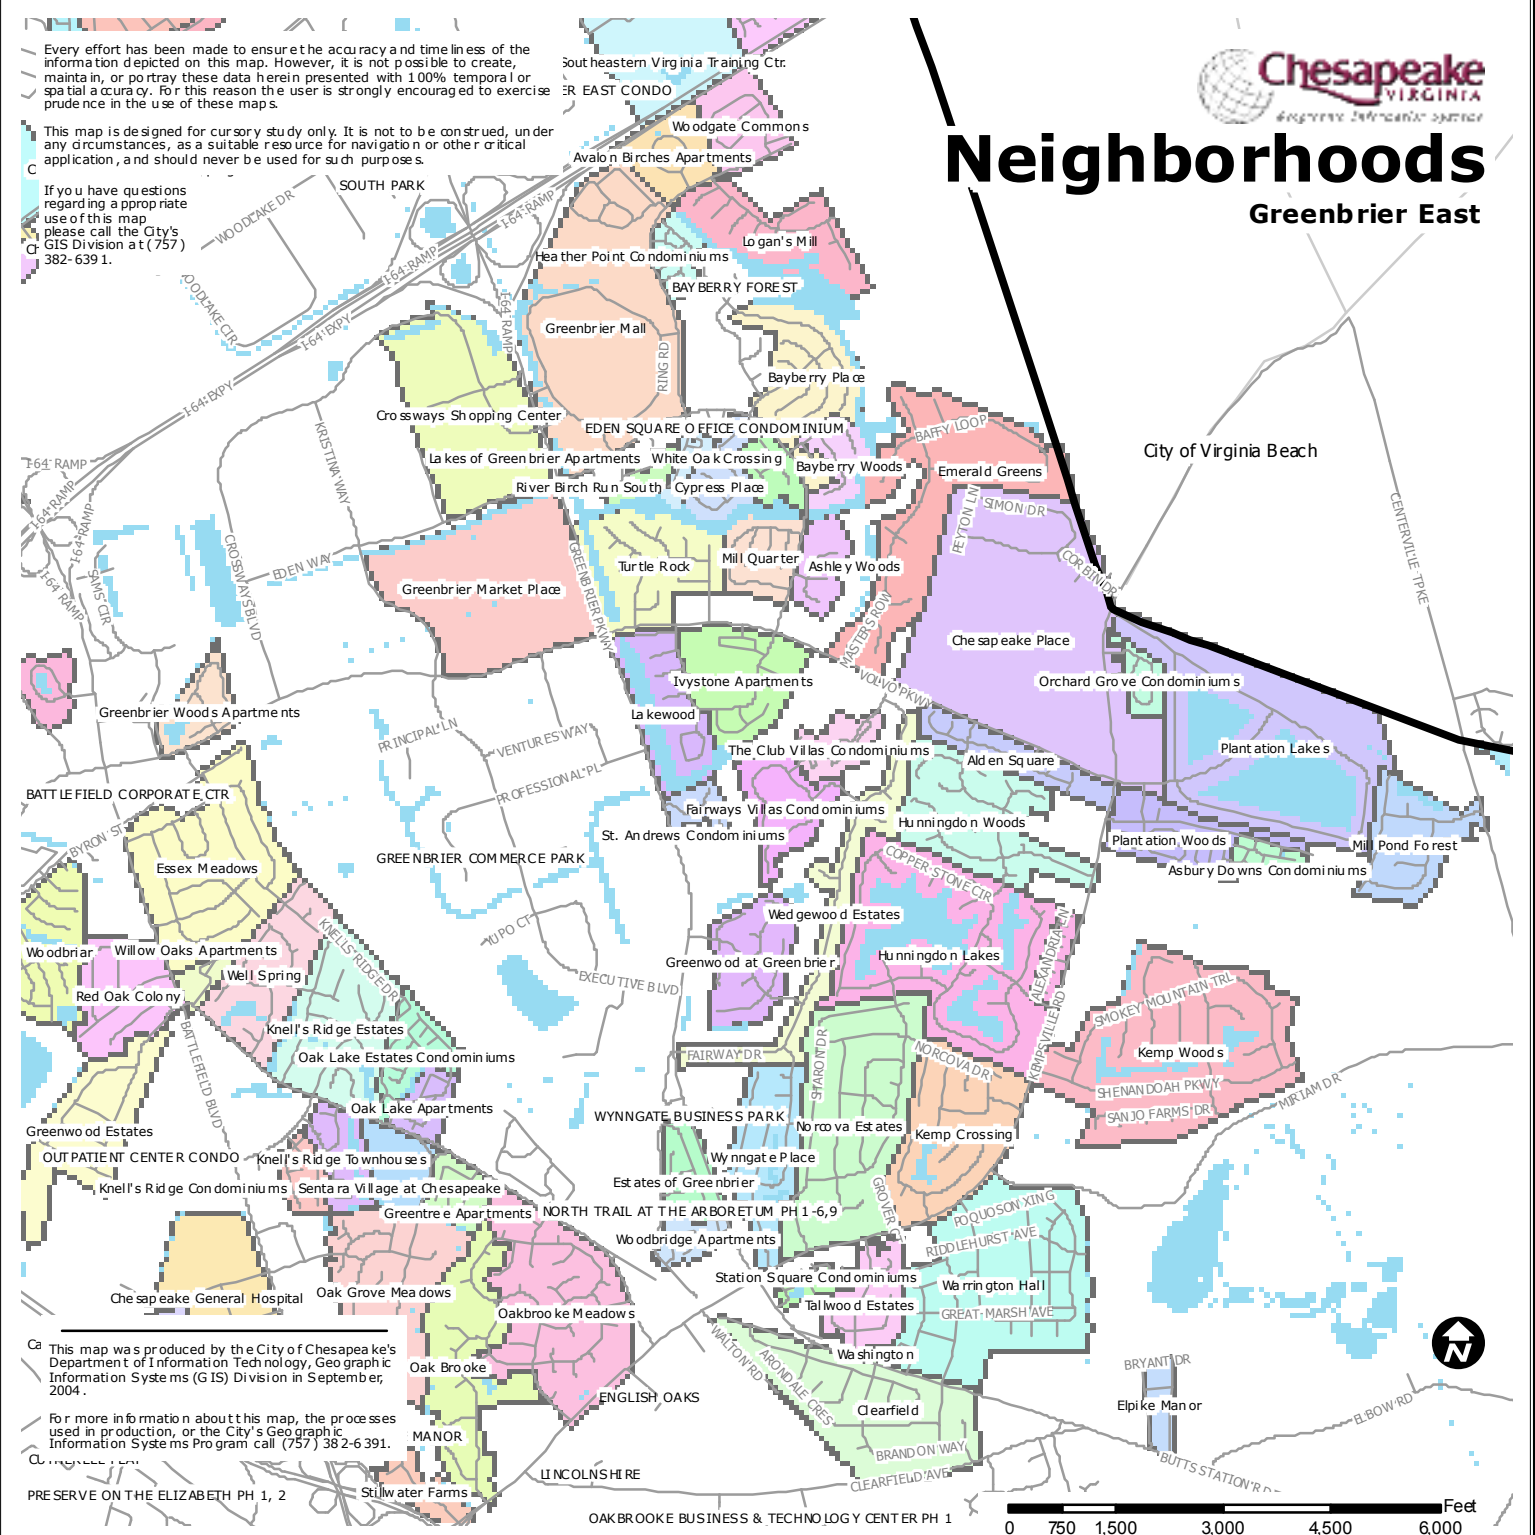

Neighborhoods

Greenbrier East

Every effort has been made to ensure the accuracy and timeliness of the information depicted on this map. However, it is not possible to create, maintain, or portray these data herein presented with 100% temporal or spatial accuracy. For this reason the user is strongly encouraged to exercise prudence in the use of these maps.

This map is designed for cursory study only. It is not to be construed, under any circumstances, as a suitable resource for navigation or other critical application, and should never be used for such purposes.

If you have questions regarding a proper use of this map please call the City's GIS Division at (757) 382-6391.

City of Virginia Beach

This map was produced by the City of Chesapeake's Department of Information Technology, Geographic Information Systems (GIS) Division in September, 2004.

For more information about this map, the processes used in production, or the City's Geographic Information Systems Program call (757) 382-6391.

PRESERVE ON THE ELIZABETH PH 1, 2

OAK BROOKE BUSINESS & TECHNOLOGY CENTER PH 1