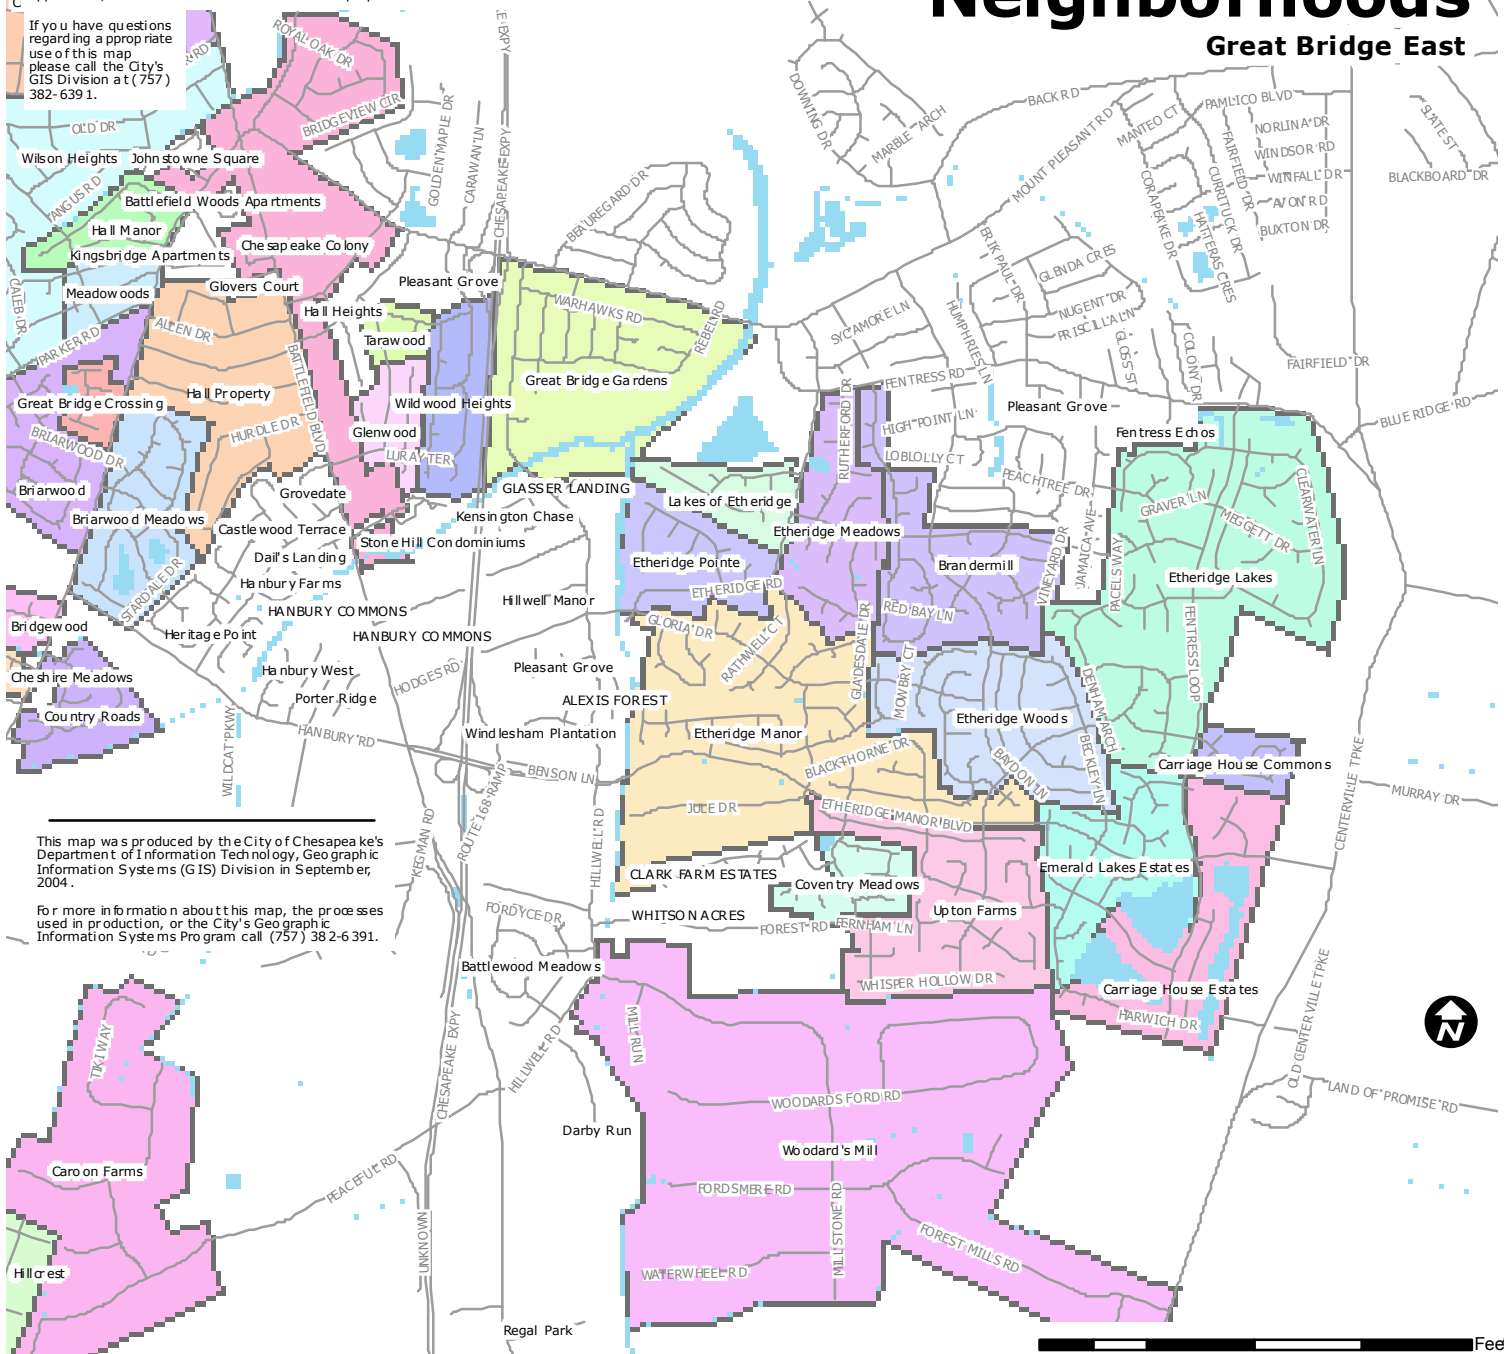

Every effort has been made to ensure the accuracy and timeliness of the information depicted on this map. However, it is not possible to create, maintain, or portray these data herein presented with 100% temporal or spatial accuracy. For this reason the user is strongly encouraged to exercise prudence in the use of these maps.

This map is designed for cursory study only. It is not to be construed, under any circumstances, as a suitable resource for navigation or other critical application, and should never be used for such purposes.

If you have questions regarding a appropriate use of this map please call the City's GIS Division at (757) 382-6391.

Neighborhoods

Great Bridge East

This map was produced by the City of Chesapeake's Department of Information Technology, Geographic Information Systems (GIS) Division in September, 2004.