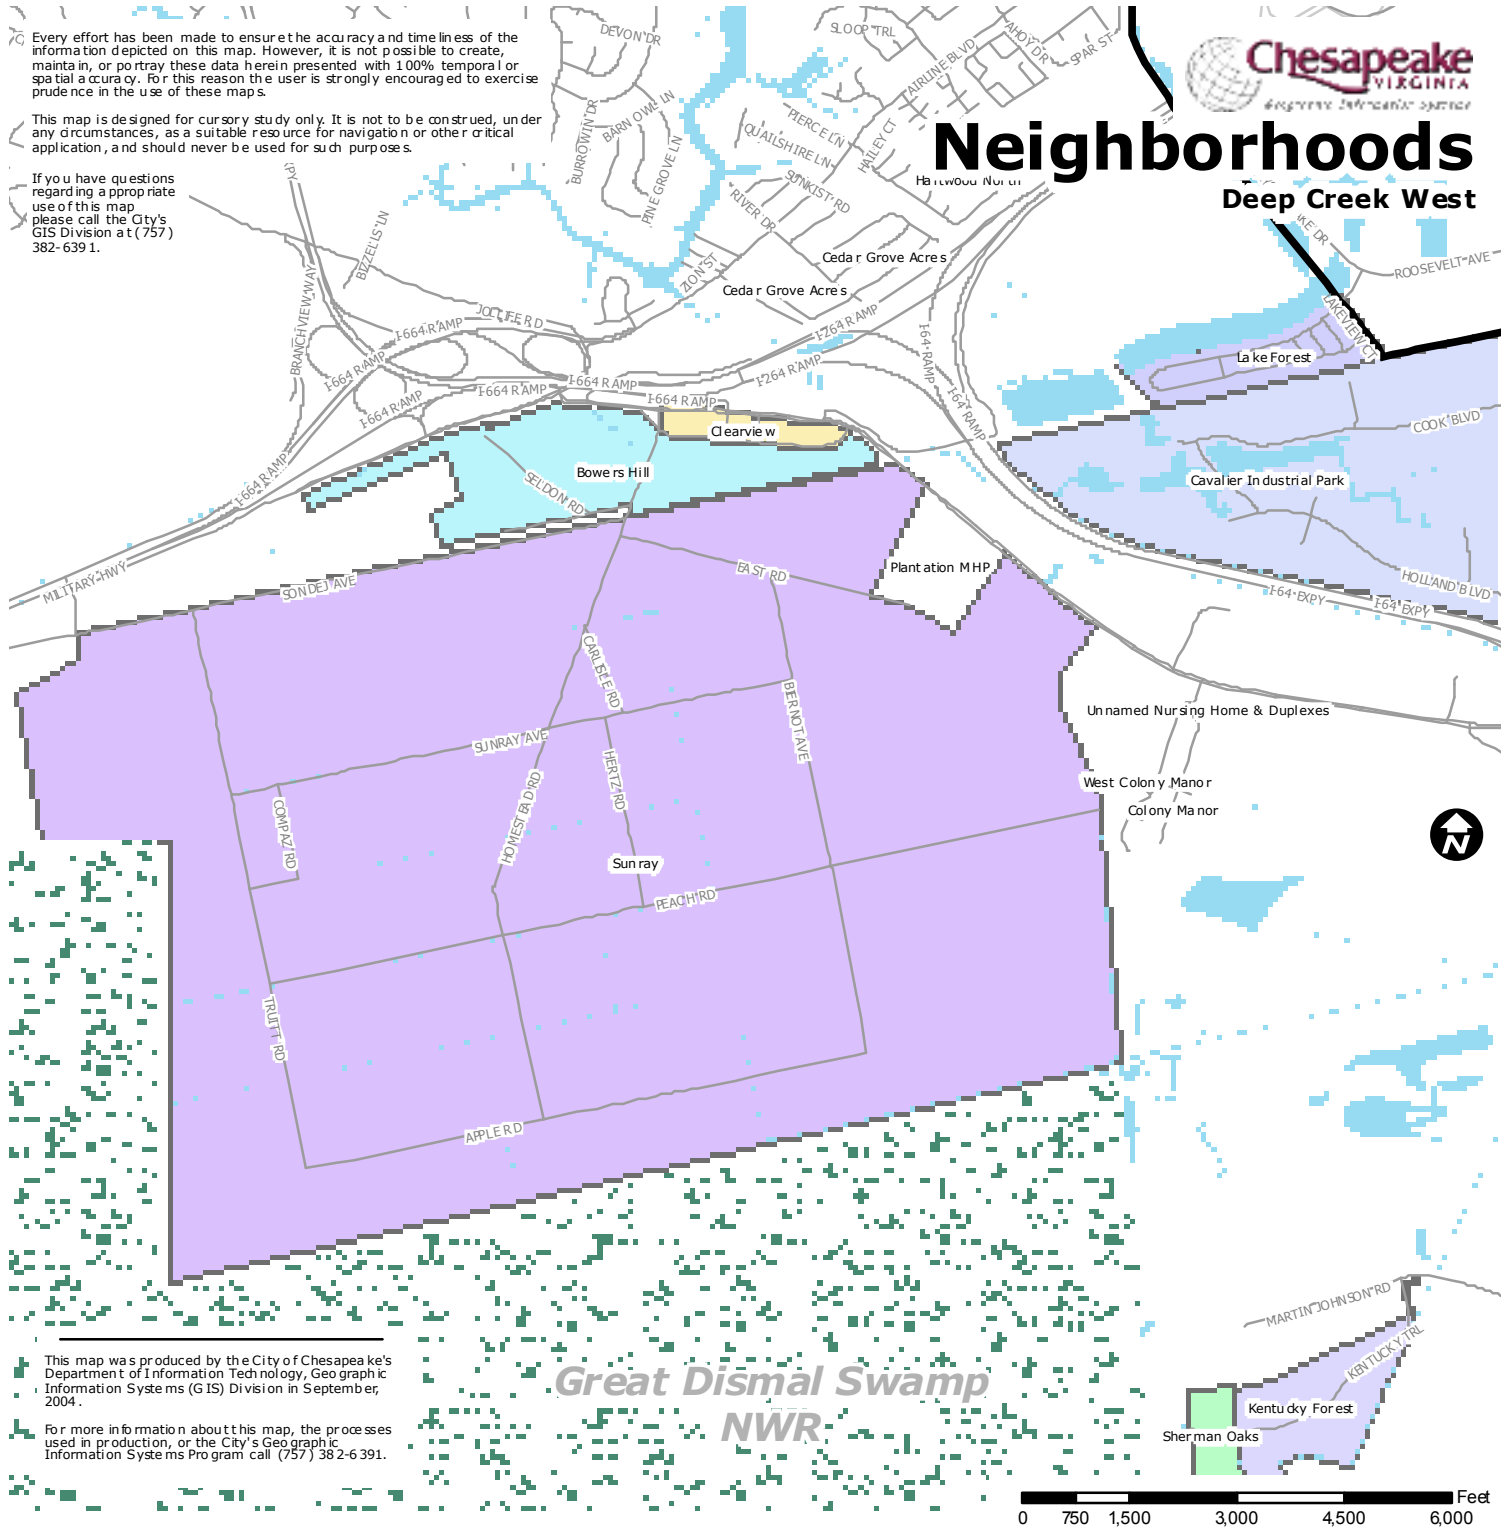

Every effort has been made to ensure the accuracy and timeliness of the information depicted on this map. However, it is not possible to create, maintain, or portray these data herein presented with 100% temporal or spatial accuracy. For this reason the user is strongly encouraged to exercise prudence in the use of these maps.

This map is designed for cursory study only. It is not to be construed, under any circumstances, as a suitable resource for navigation or other critical application, and should never be used for such purposes.

Neighborhoods

Deep Creek West

This map was produced by the City of Chesapeake's Department of Information Technology, Geographic Information Systems (GIS) Division in September, 2004.

Great Dismal Swamp
NWR