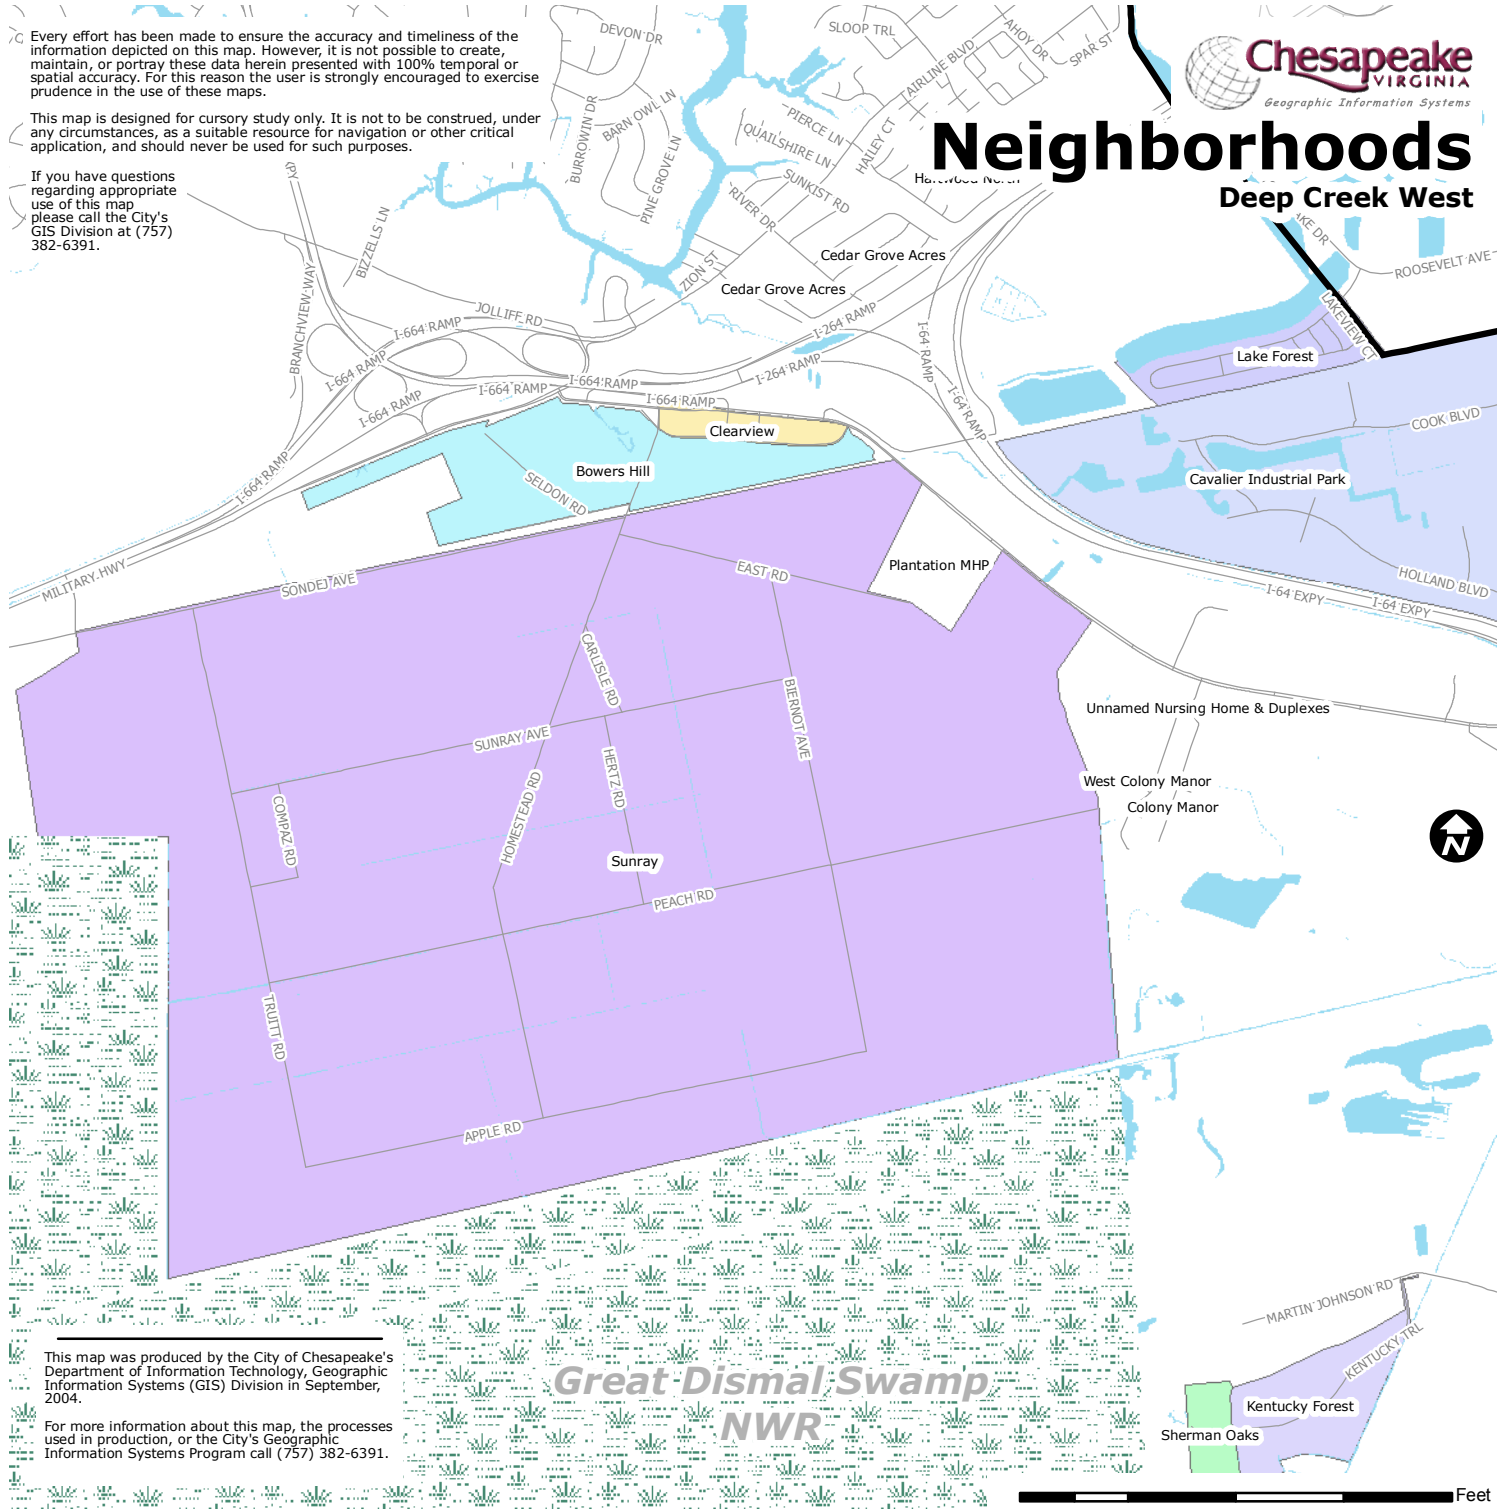

Every effort has been made to ensure the accuracy and timeliness of the information depicted on this map. However, it is not possible to create, maintain, or portray these data herein presented with 100% temporal or spatial accuracy. For this reason the user is strongly encouraged to exercise prudence in the use of these maps.

This map is designed for cursory study only. It is not to be construed, under any circumstances, as a suitable resource for navigation or other critical application, and should never be used for such purposes.

If you have questions regarding appropriate use of this map please call the City's GIS Division at (757) 382-6391.

Neighborhoods

Deep Creek West

This map was produced by the City of Chesapeake's Department of Information Technology, Geographic Information Systems (GIS) Division in September, 2004.

Great Dismal Swamp
NWR