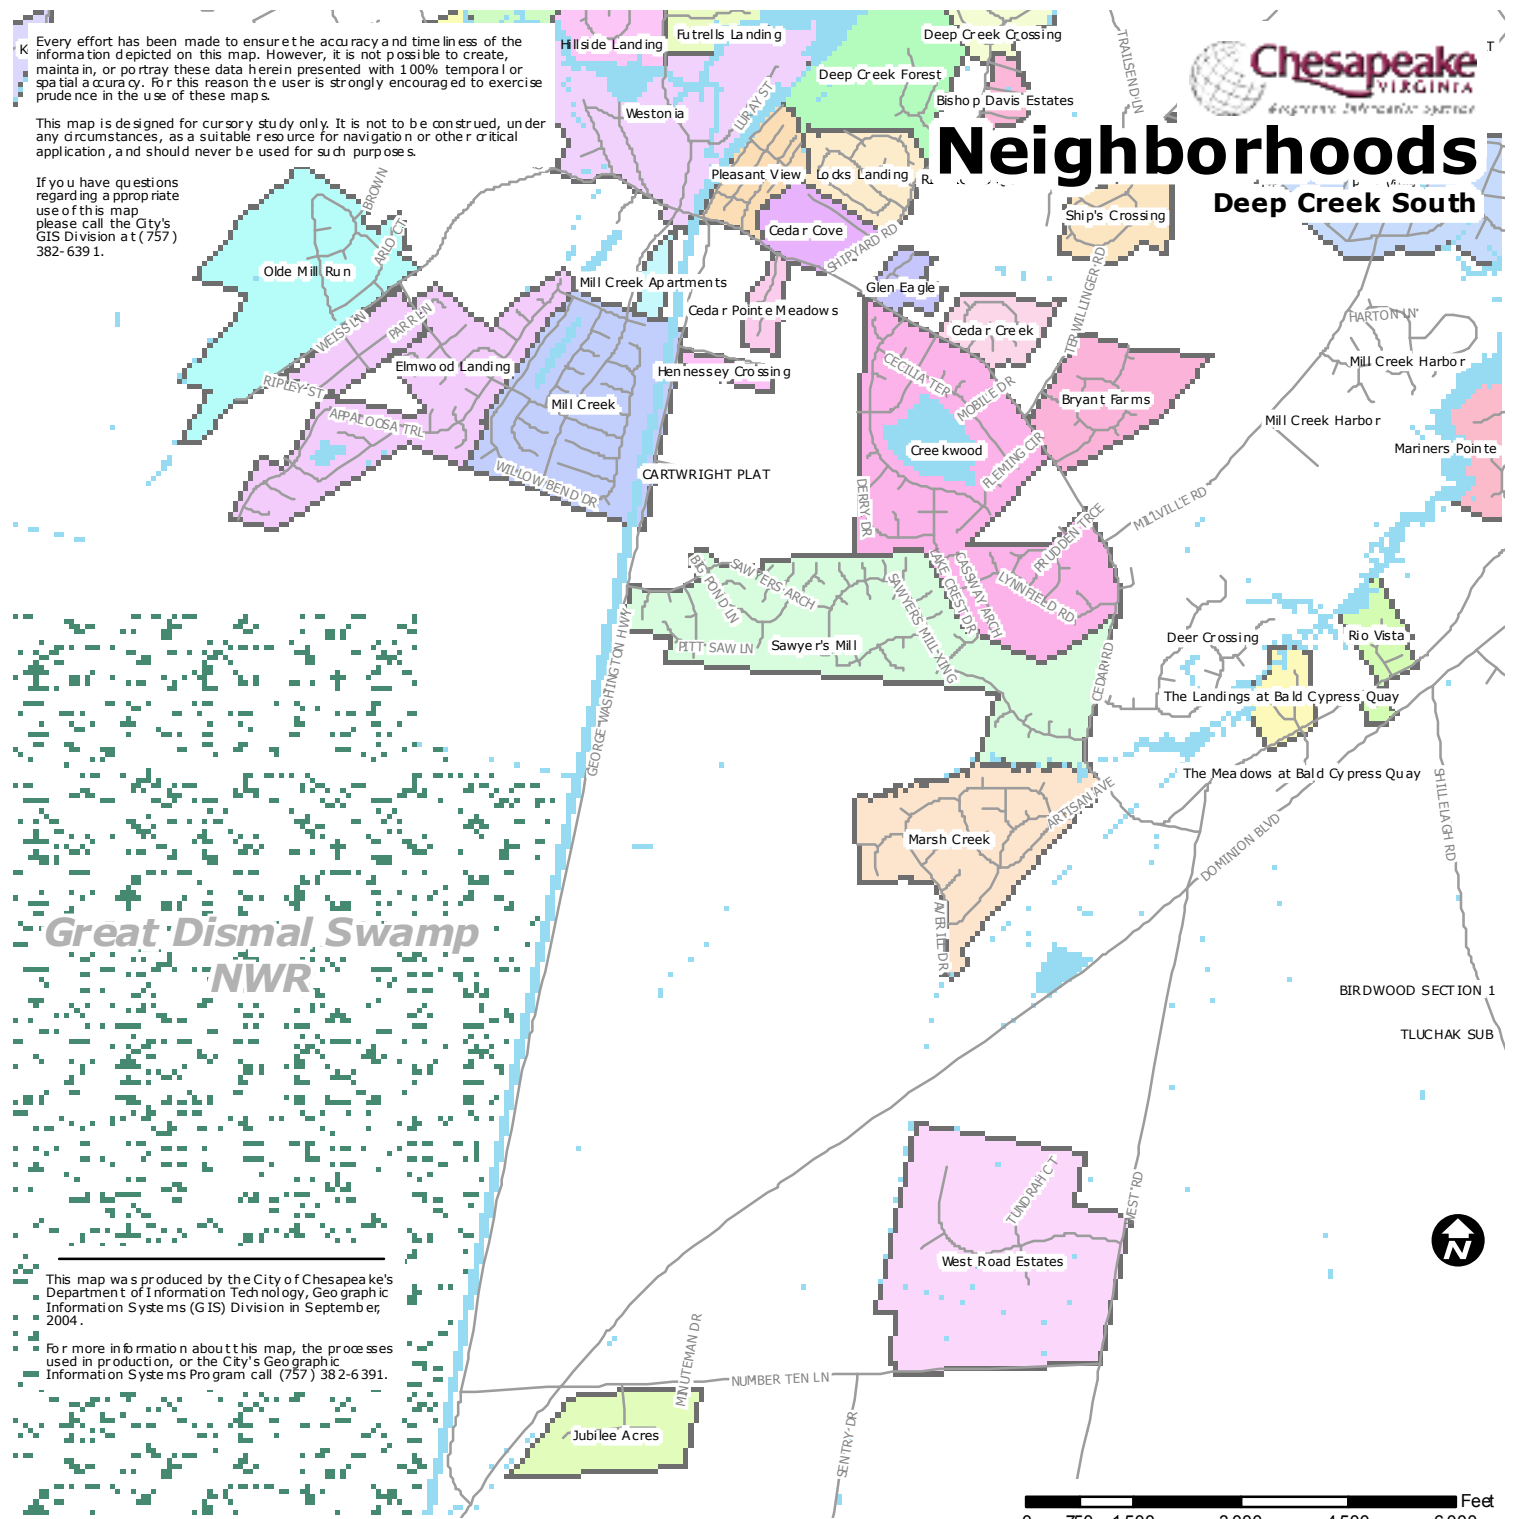

Every effort has been made to ensure the accuracy and timeliness of the information depicted on this map. However, it is not possible to create, maintain, or portray these data herein presented with 100% temporal or spatial accuracy. For this reason the user is strongly encouraged to exercise prudence in the use of these maps.

This map is designed for cursory study only. It is not to be construed, under any circumstances, as a suitable resource for navigation or other critical application, and should never be used for such purposes.

If you have questions regarding a proper use of this map please call the City's GIS Division at (757) 382-6391.

Neighborhoods

Deep Creek South

Great Dismal Swamp
NWR

This map was produced by the City of Chesapeake's Department of Information Technology, Geographic Information Systems (GIS) Division in September, 2004.