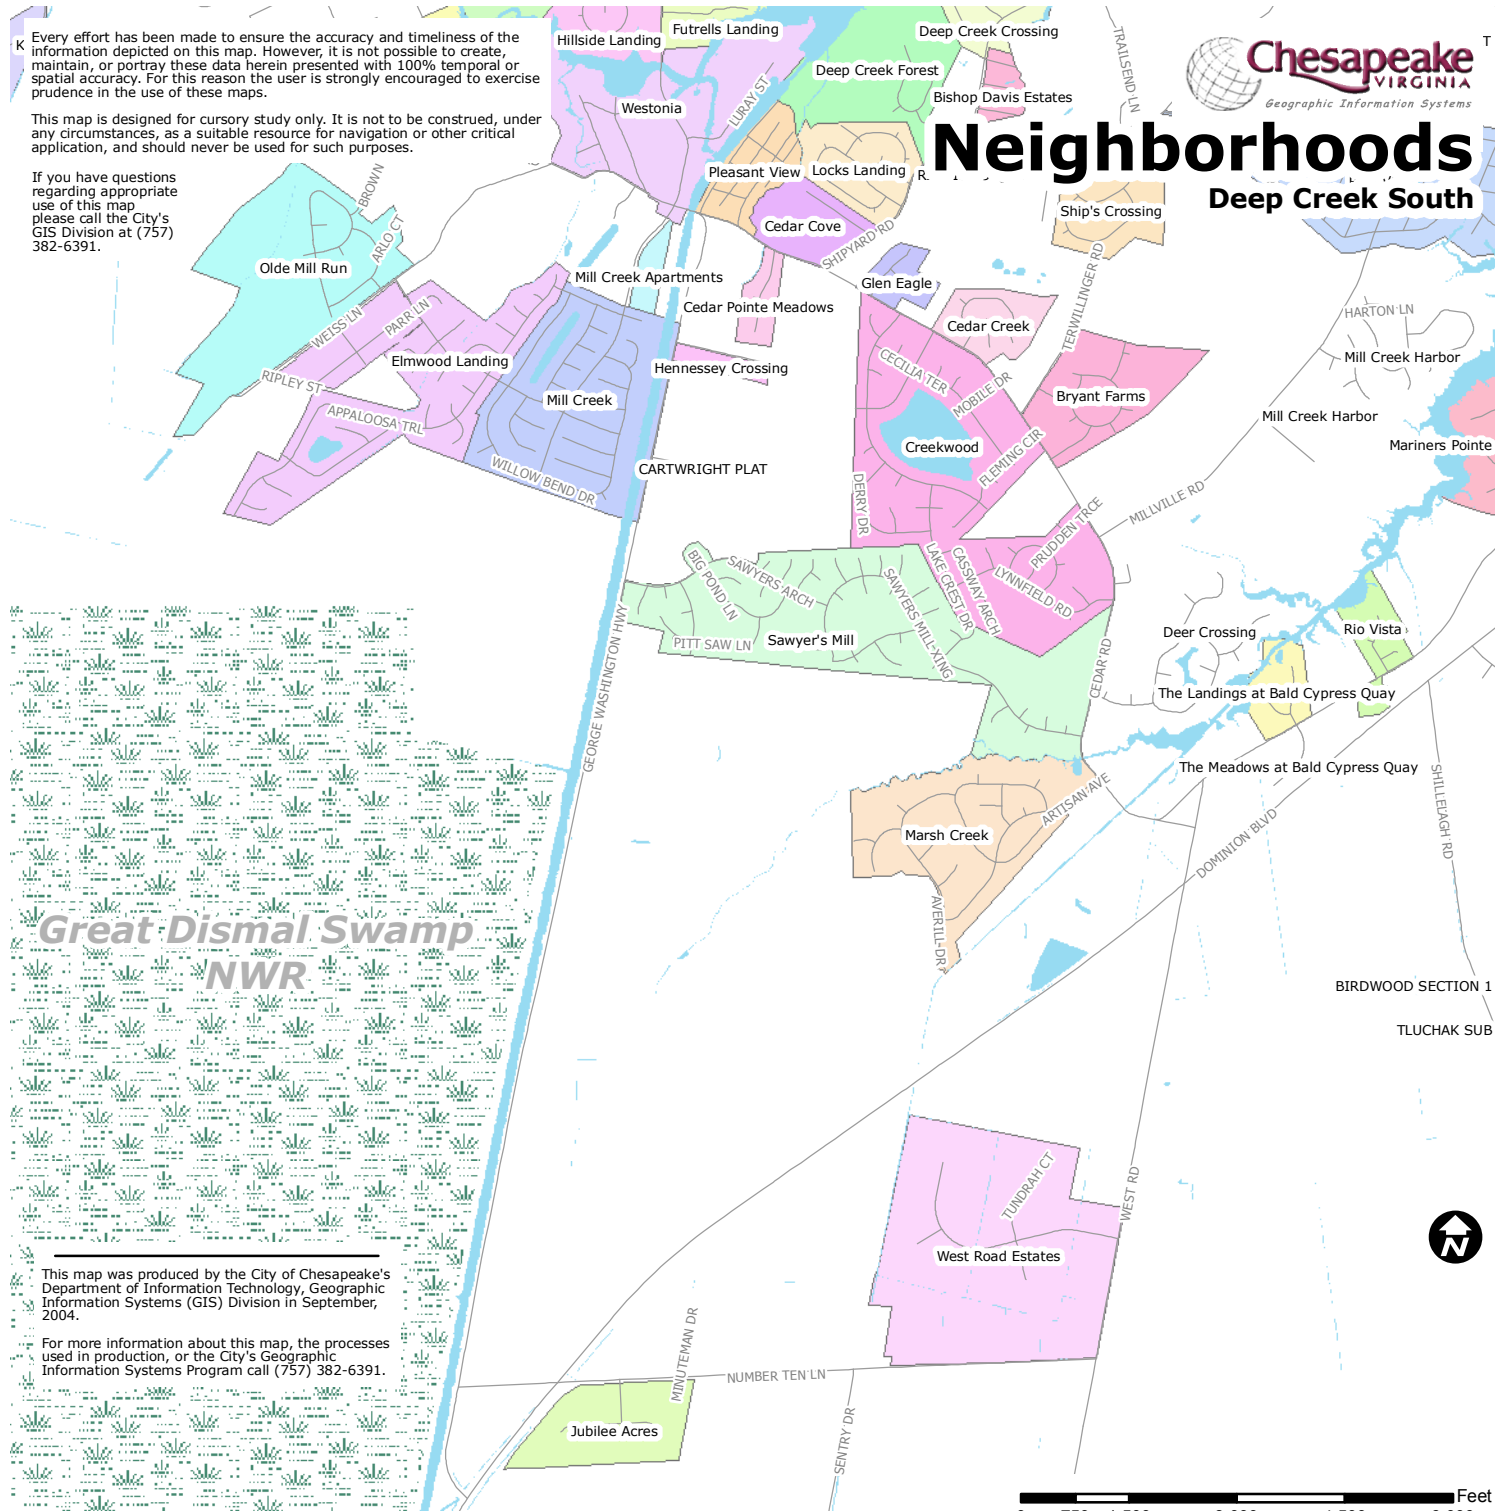

Every effort has been made to ensure the accuracy and timeliness of the information depicted on this map. However, it is not possible to create, maintain, or portray these data herein presented with 100% temporal or spatial accuracy. For this reason the user is strongly encouraged to exercise prudence in the use of these maps.

This map is designed for cursory study only. It is not to be construed, under any circumstances, as a suitable resource for navigation or other critical application, and should never be used for such purposes.

Neighborhoods

Deep Creek South

**Great Dismal Swamp
NWR**

This map was produced by the City of Chesapeake's Department of Information Technology, Geographic Information Systems (GIS) Division in September, 2004.